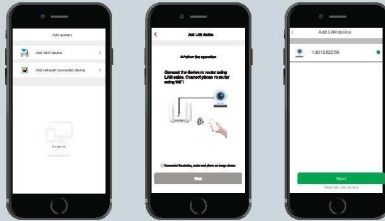

3 Add Camera